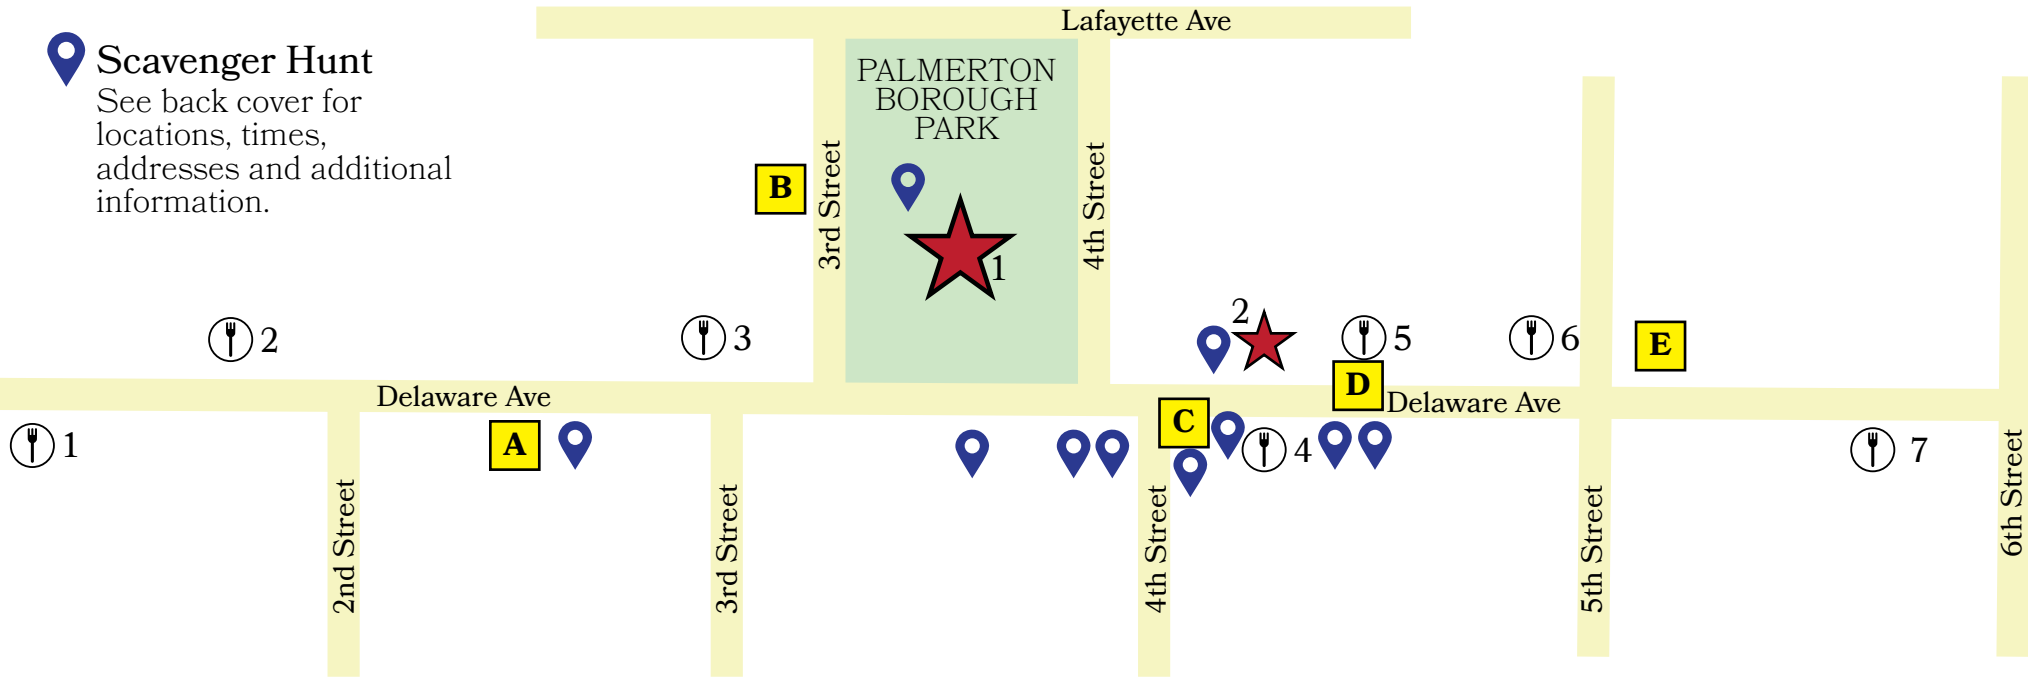

Restaurant, Event & Scavenger Hunt Locations

Downtown Palmerton – Saturday Hours

Scavenger Hunt
See back cover for locations, times, addresses and additional information.

Please Visit Our Restaurant Supporters

1. One Ten Tavern 110 Delaware Ave noon – 10pm	6. Hunan House 472 Delaware Ave 11am – 10pm
2. Joe's Place 155 Delaware Ave 11am – 8pm	7. Black Box Coffee Shop 572 Delaware Ave, Country Harvest 8am – 3pm
3. Claude's Creamery 289 Delaware Ave noon – 9pm	(8). Palmerton High School* 3525 Fireline Road
4. Bert's Family Restaurant 416 Delaware Ave 7am – 8:30pm	(9). St. John's Church* 2915 Fireline Road
5. Bethany Wesleyan Church 457 Delaware Ave 11am – 4:00pm	(*NOTE: not on above map. Free Bus transportation provided)

Downtown Bus Stops & Event Locations

- **A** Hager Furniture
- **B** Lighthouse Church
- **C** Palmerton Library
- **D** Bethany Wesleyan Church
- **E** Palmerton Senior Center

Bus Stops & Event Locations Away from Downtown

- **F** Palmerton High School
  3525 Fireline Road
- **G** St. John's Church
  2915 Fireline Road
- **H** Taking Deeper Roots
  140 Edgemont Ave

1. Palmerton Park
 Information, Music performances, quilt displays, Scavenger Hunt location.

2. The Quilted Crow
 Information, Scavenger Hunt location.